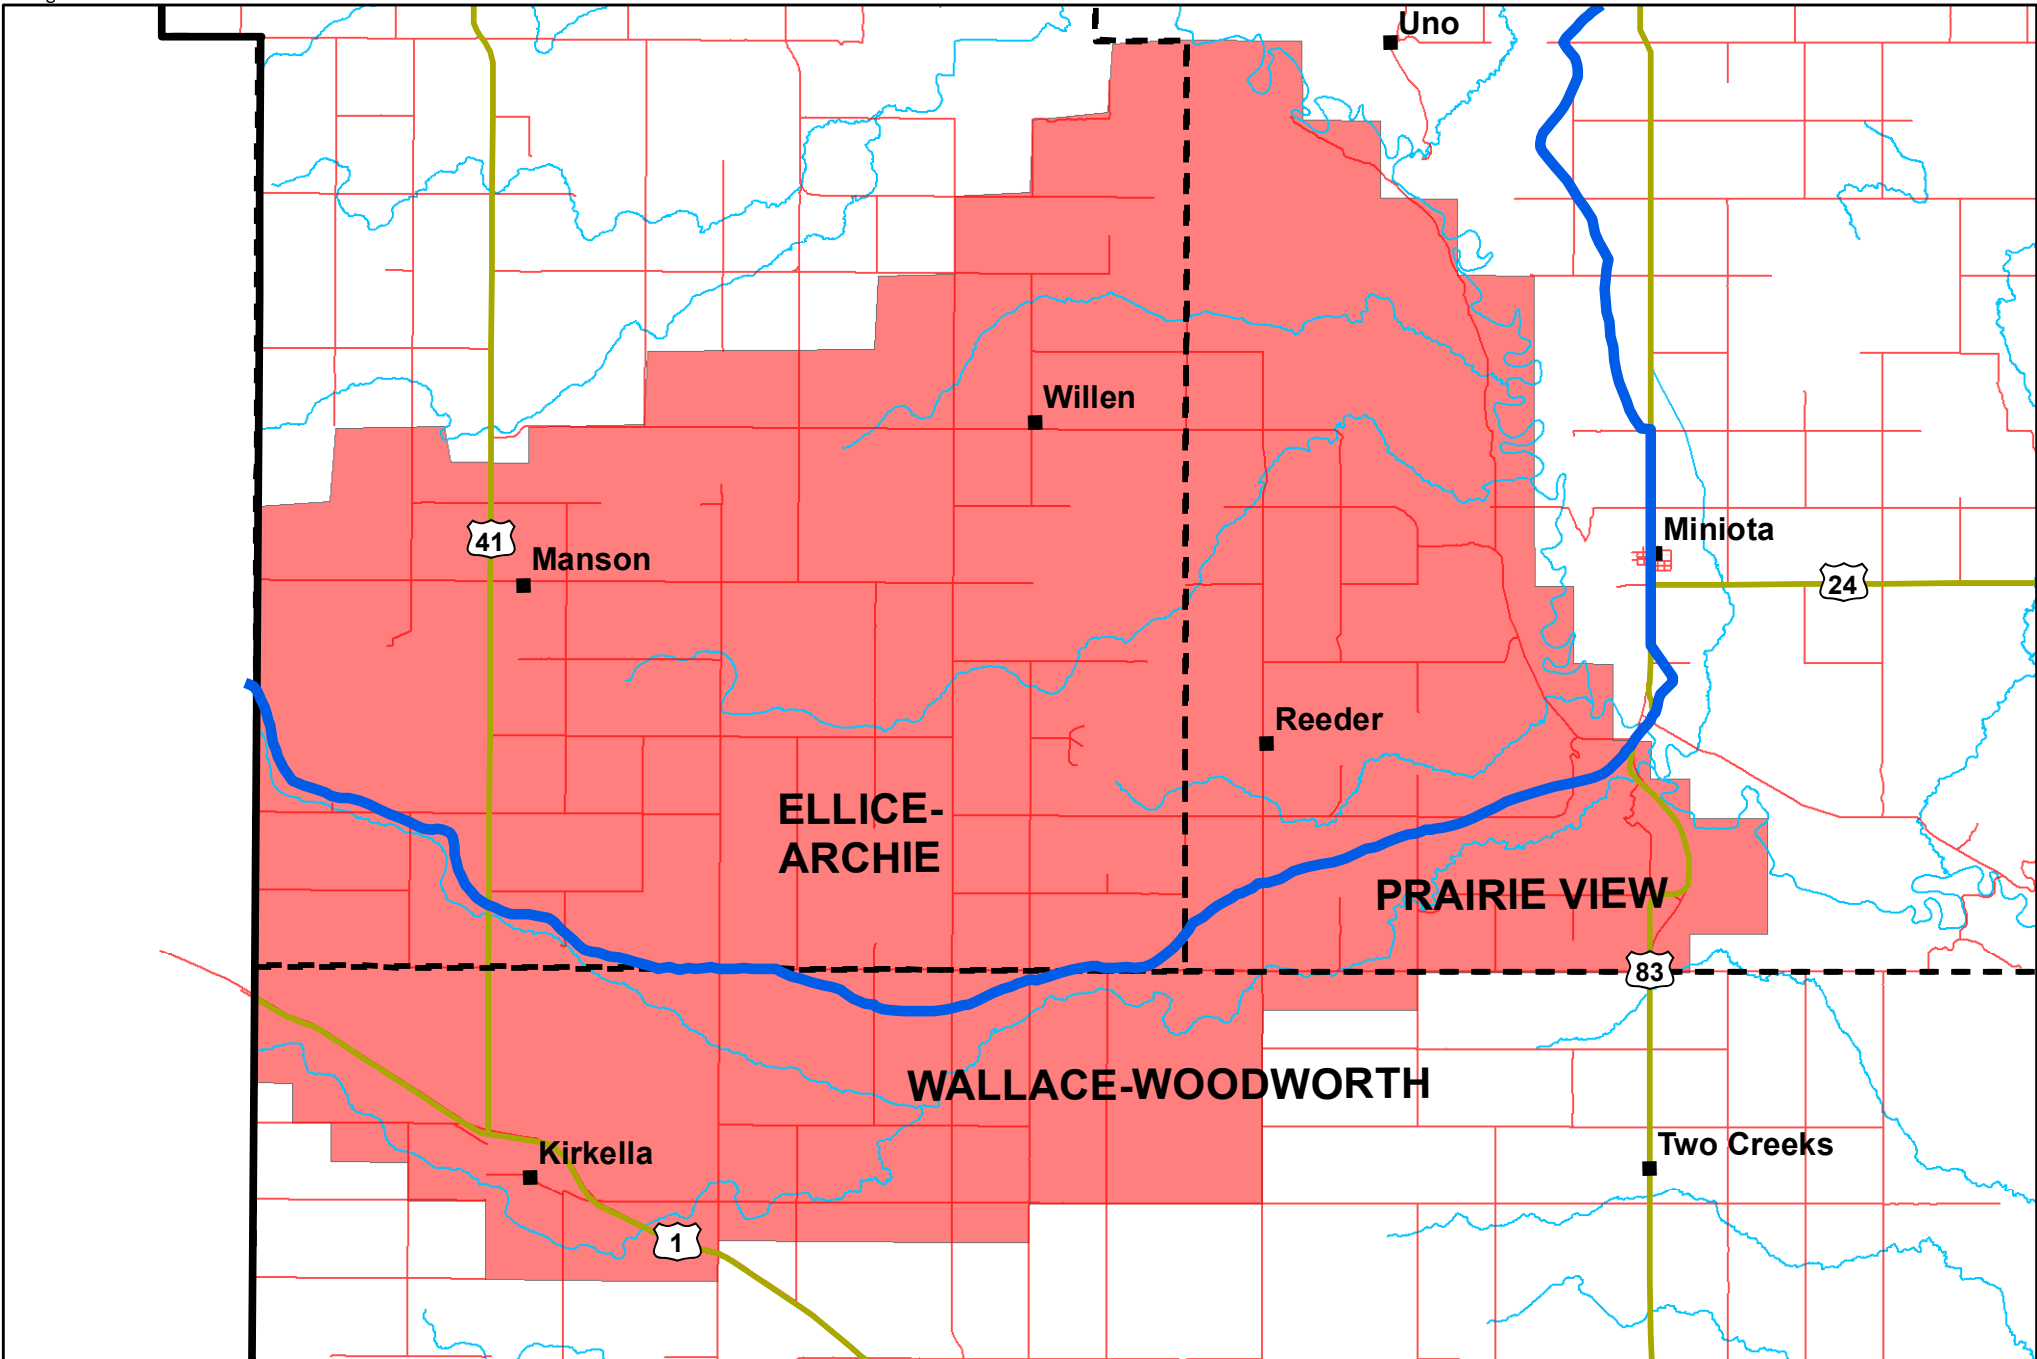

Wythes/Niso Creek Sub Watershed

Map produced March 30, 2017
using provincial data from the MLI and
custom data created in house using
Arc GIS software.

**Upper Assiniboine River
Conservation District**
Miniota MB, 204-567-3554
On the web: uarcd.com