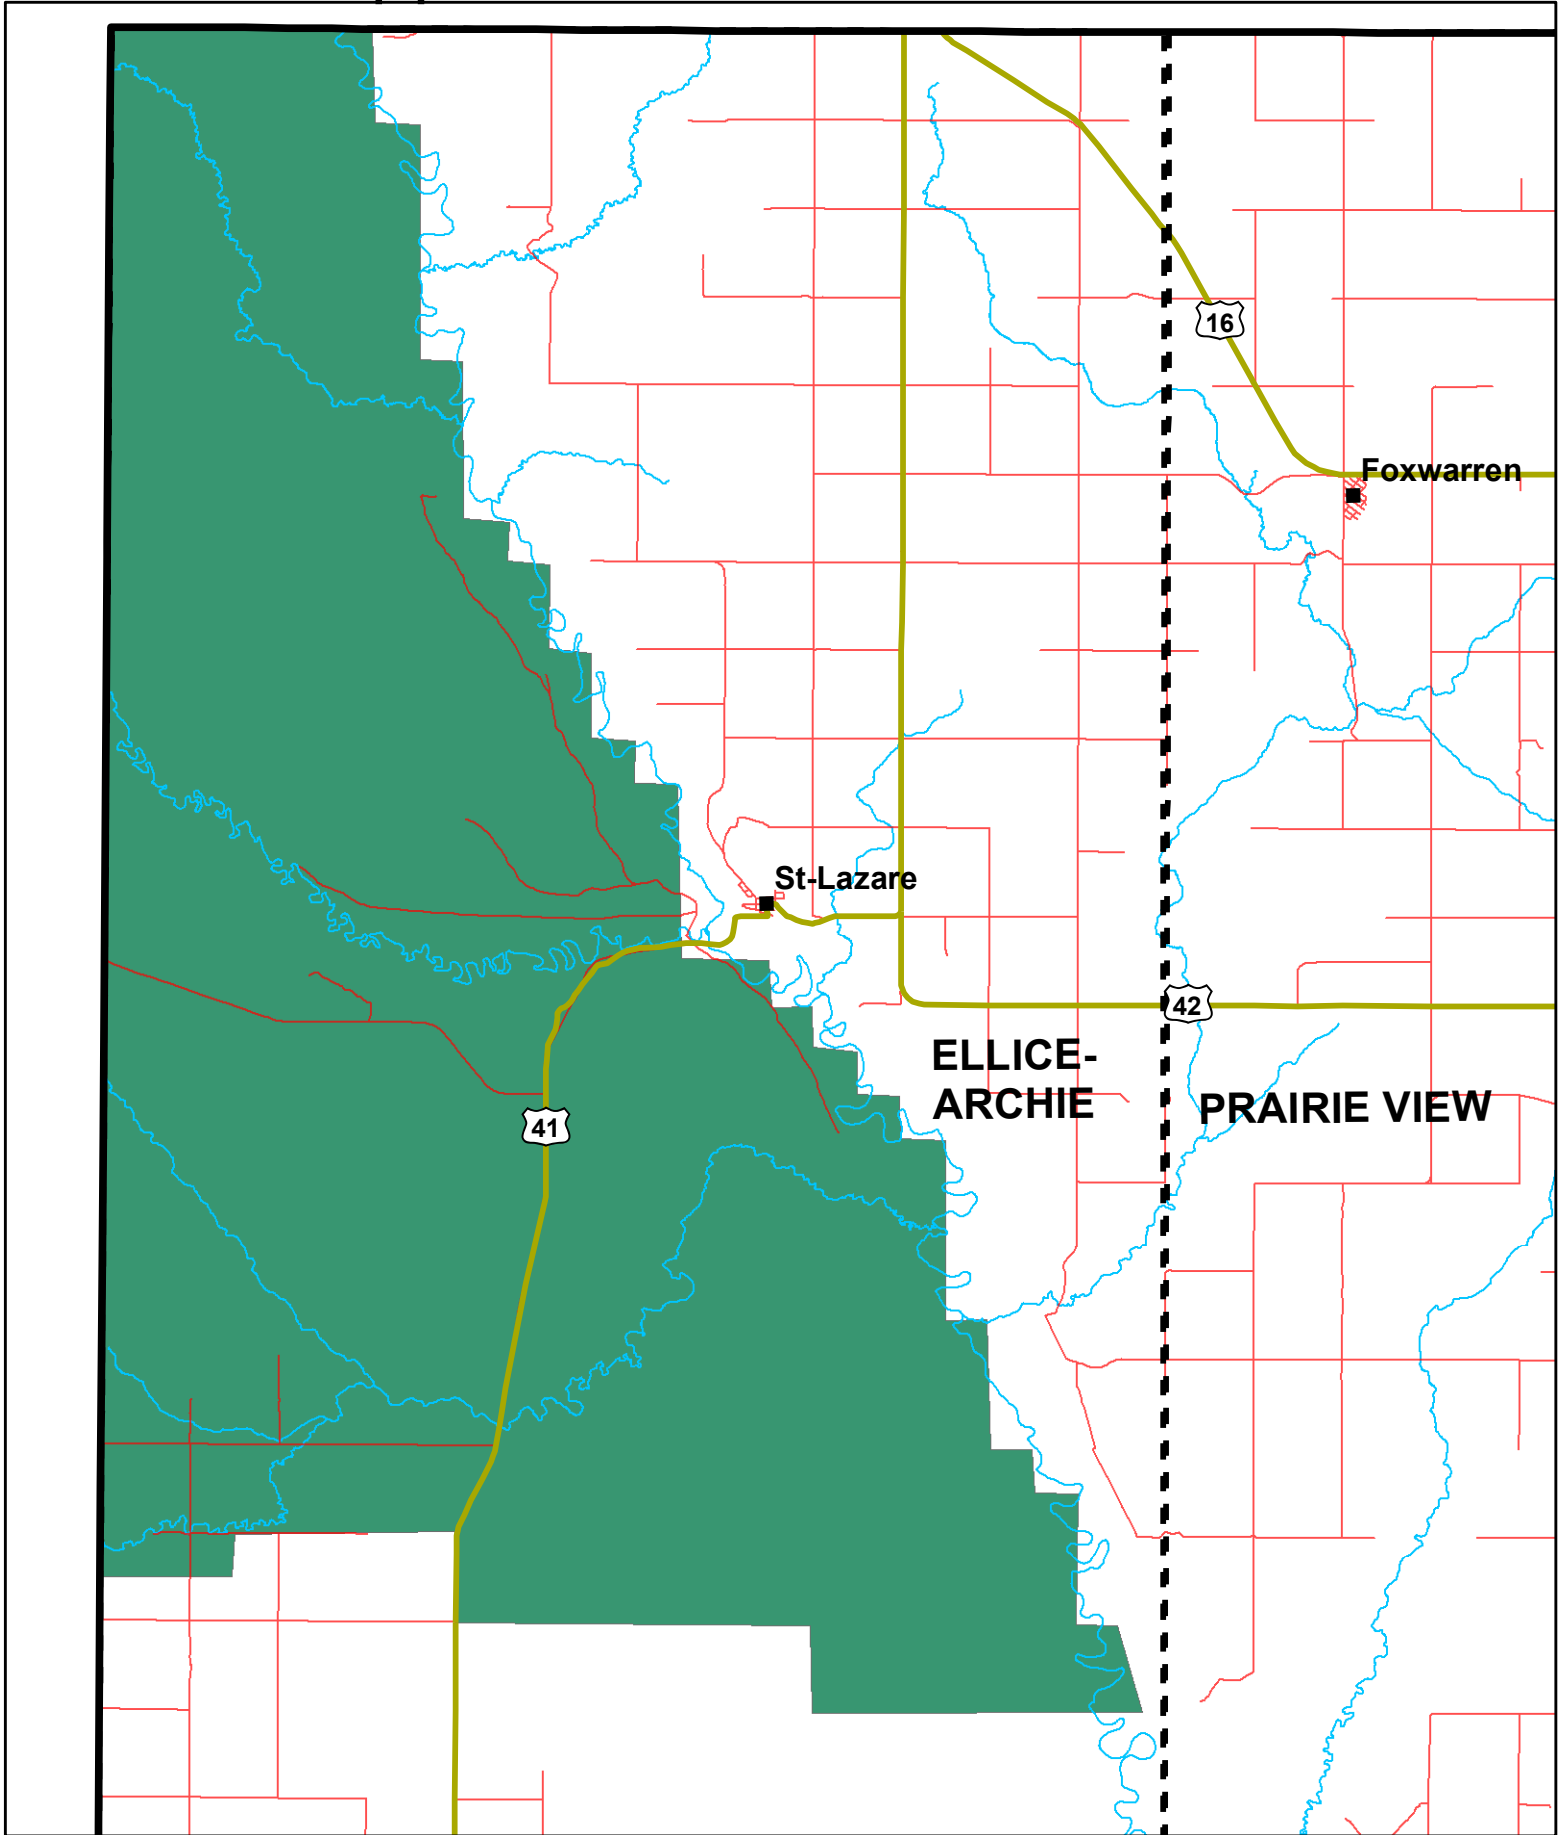

# Qu'Appelle River Sub Watershed

Map produced March 30, 2017  
using provincial data from the MLI and  
custom data created in house using  
Arc GIS software.

**Upper Assiniboine River  
Conservation District**  
Miniota MB, 204-567-3554  
On the web: [uarcd.com](http://uarcd.com)