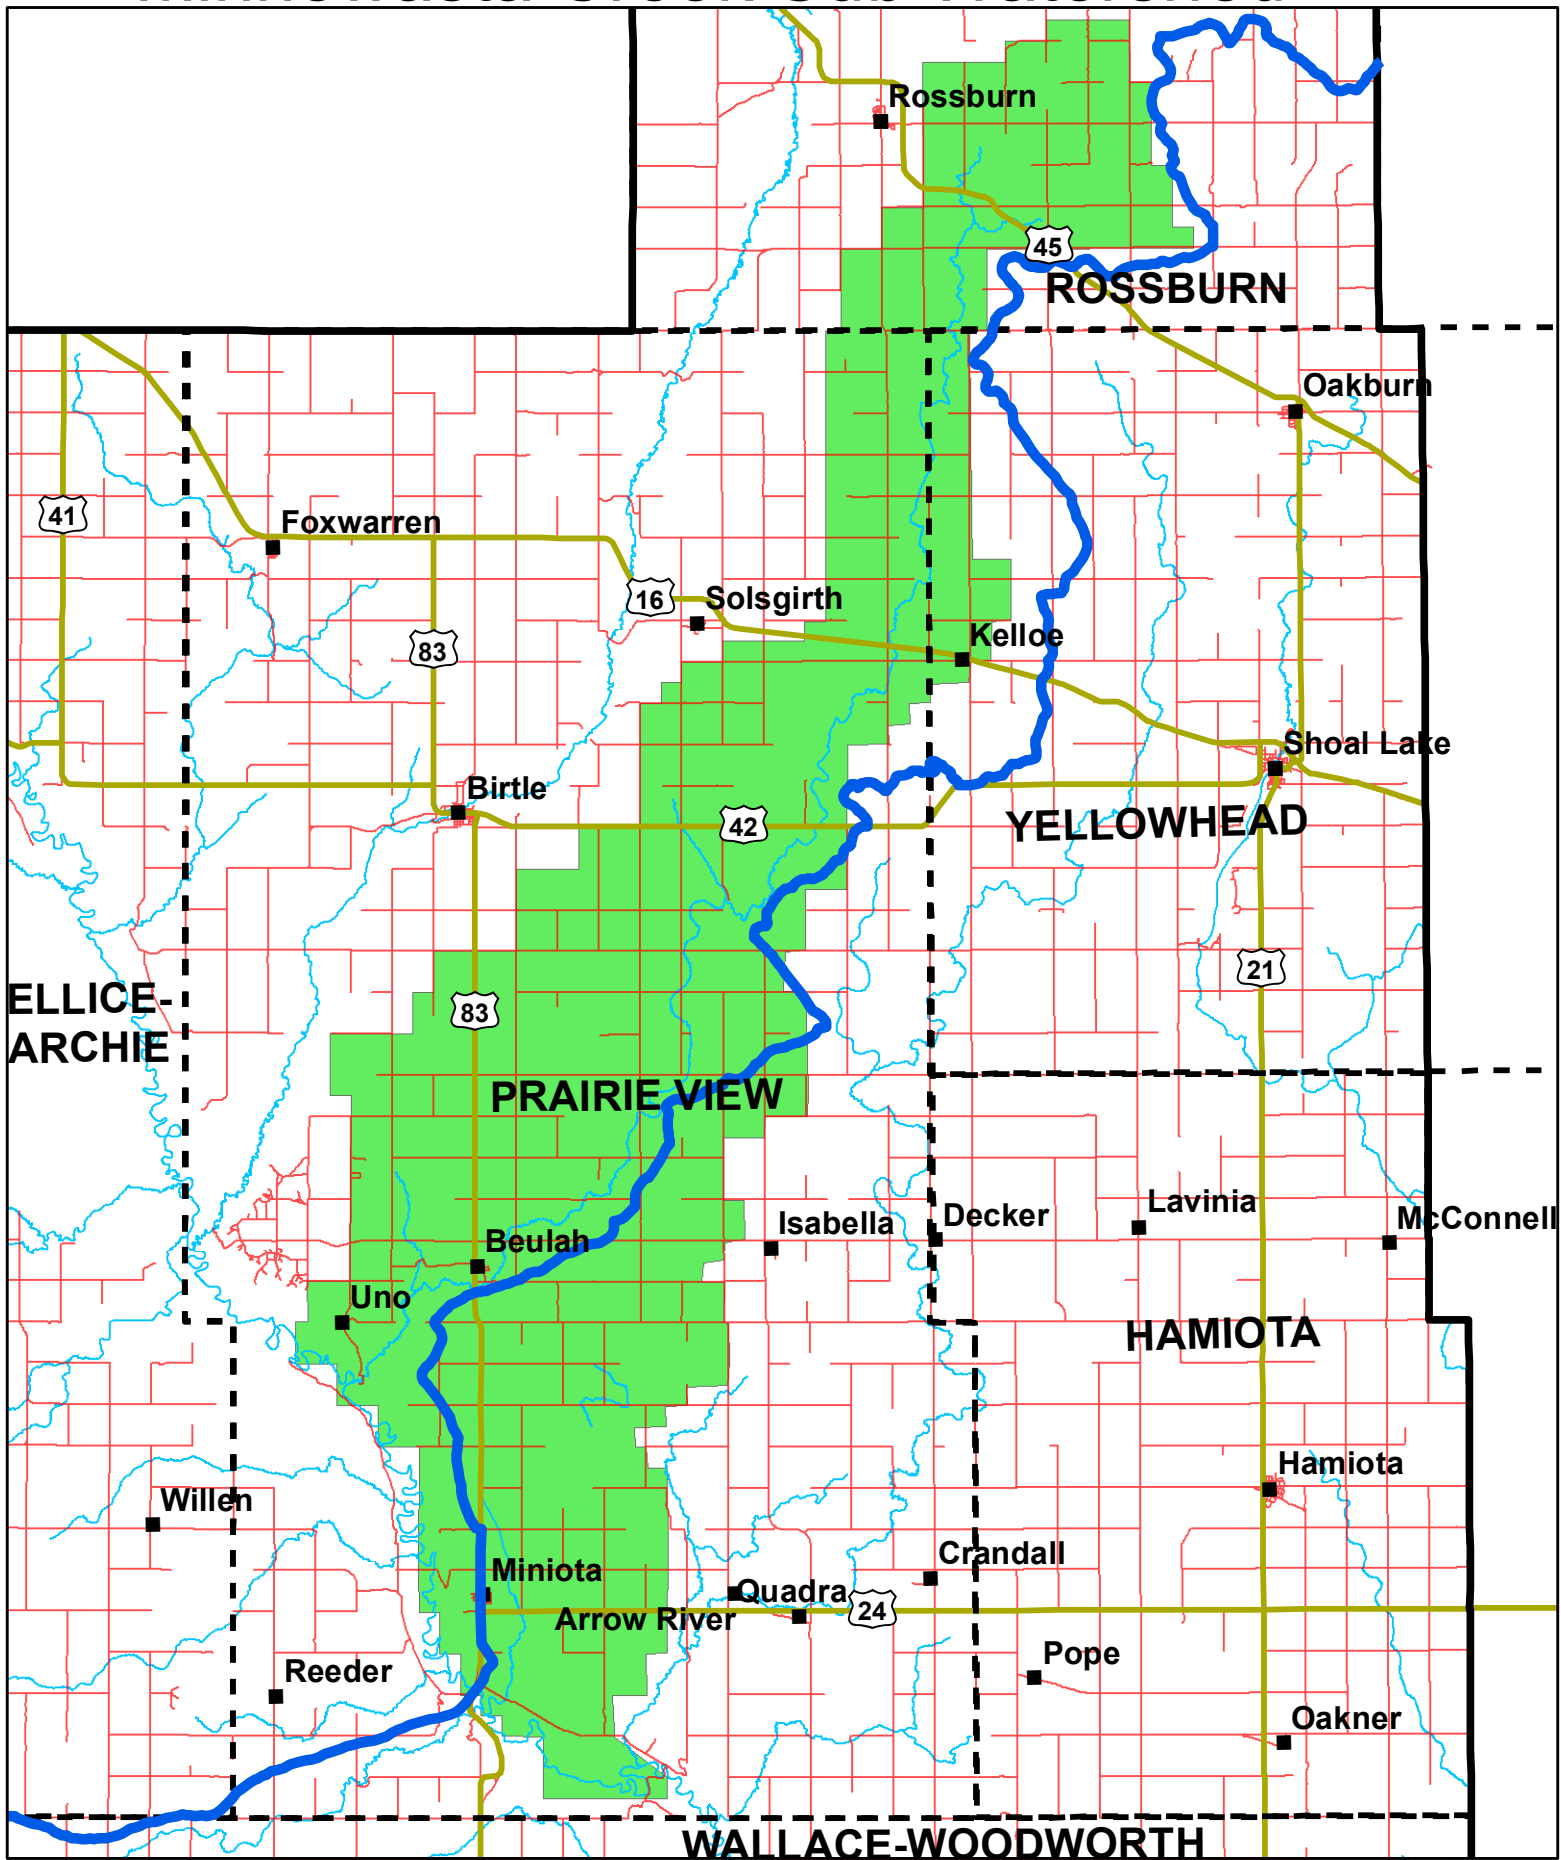

# Minnewasta Creek Sub Watershed

Map produced March 30, 2017  
 using provincial data from the MLI and  
 custom data created in house using  
 Arc GIS software.

**Upper Assiniboine River  
 Conservation District**  
 Miniota MB, 204-567-3554  
 On the web: [uarcd.com](http://uarcd.com)