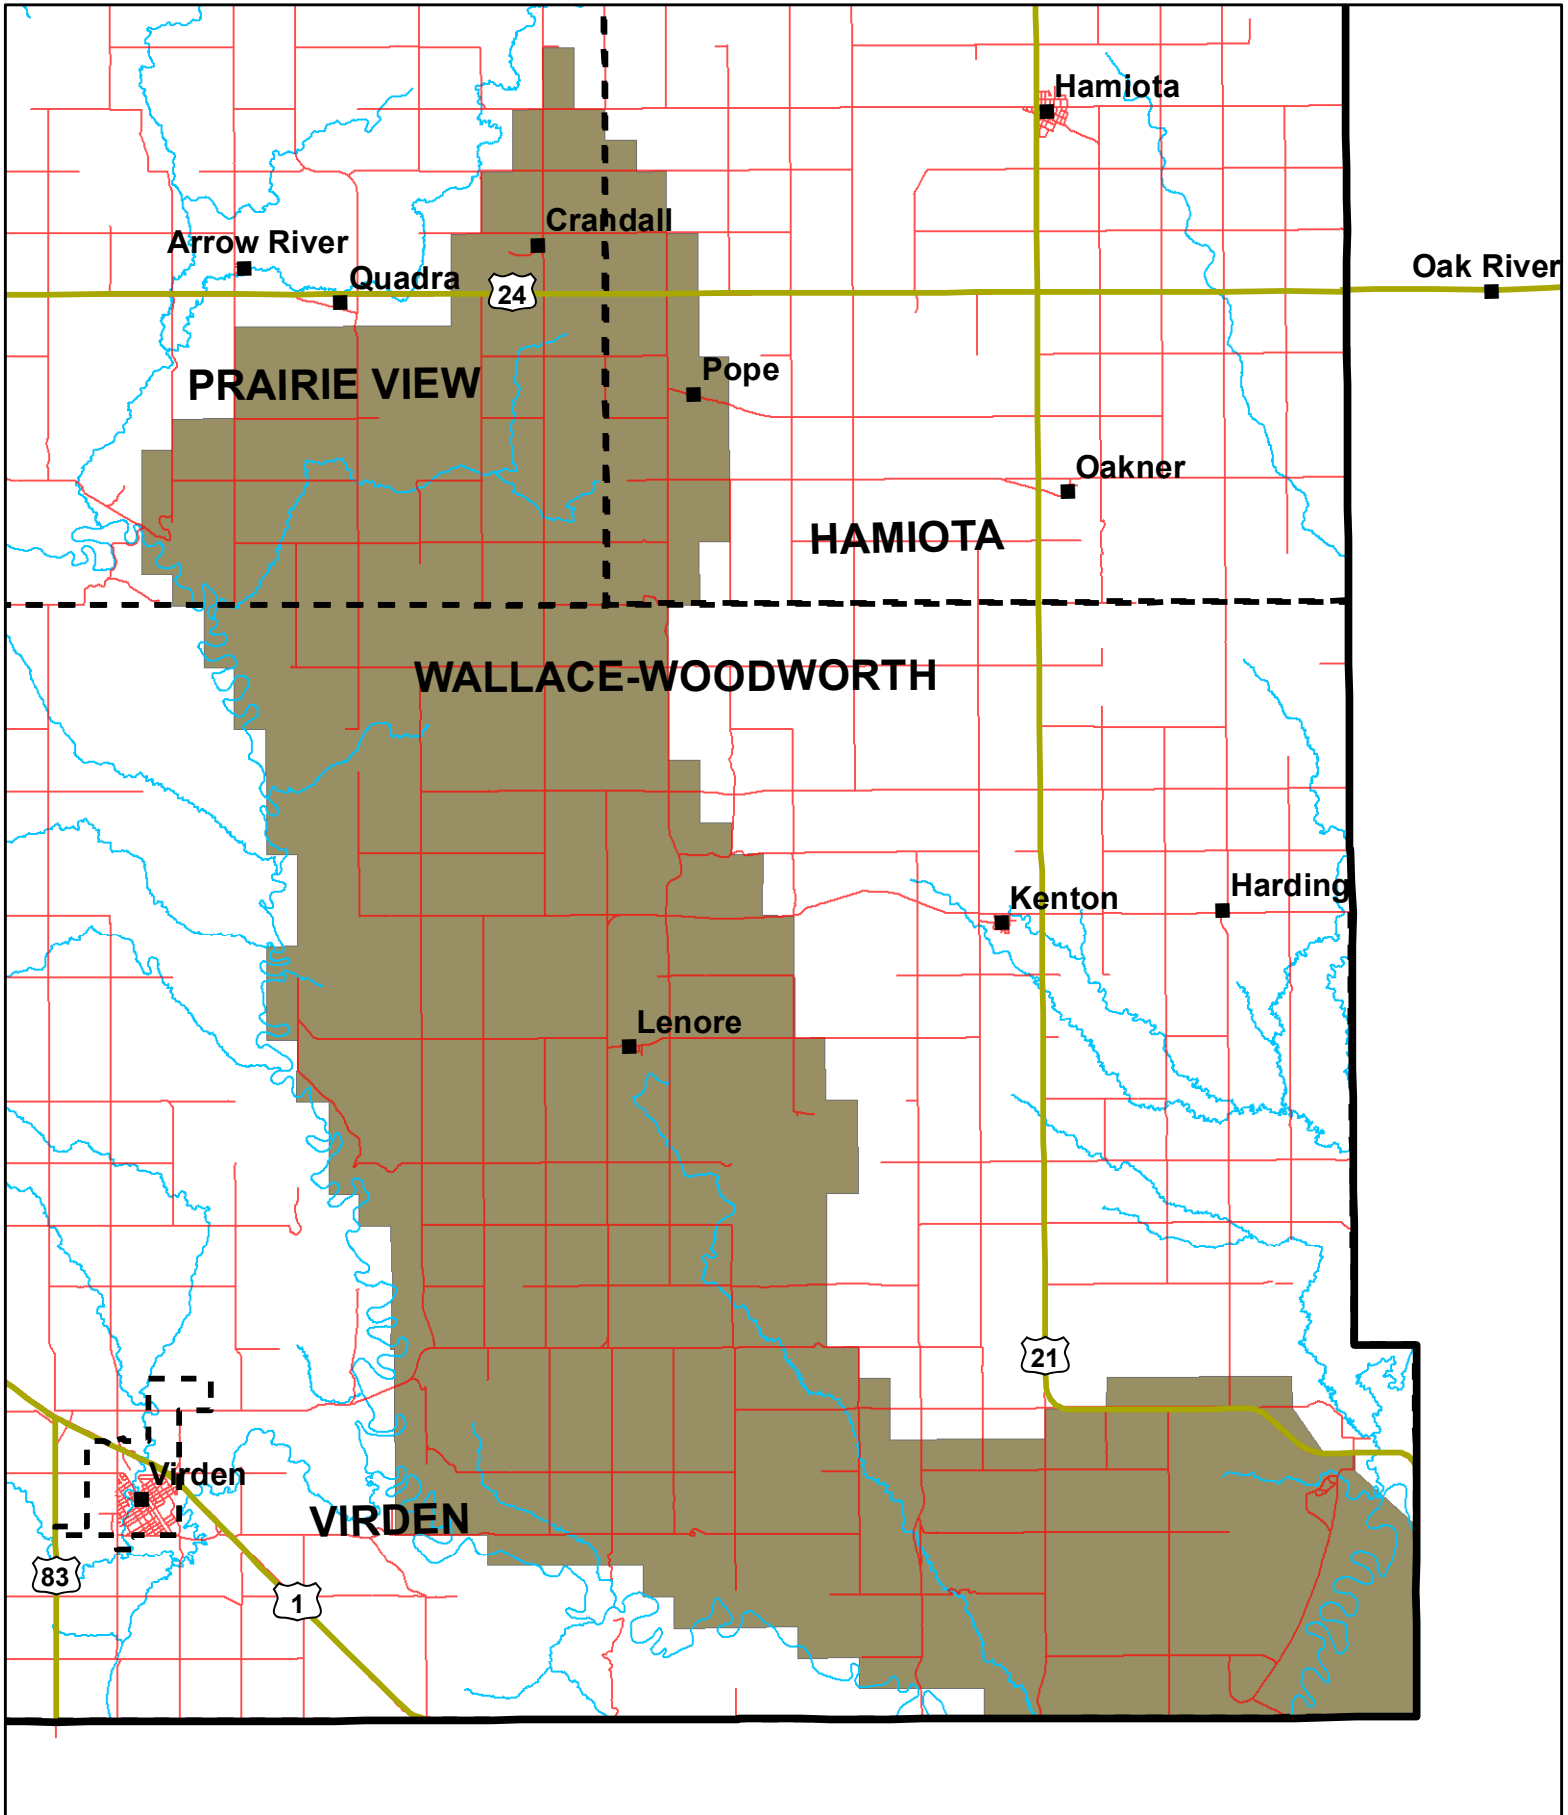

Lower Assiniboine River Sub Watershed

Map produced March 30, 2017
 using provincial data from the MLI
 and custom data created in house using
 Arc GIS software.

1:200,000

**Upper Assiniboine River
 Conservation District**
 Miniota MB, 204-567-3554
 On the web: uarcd.com