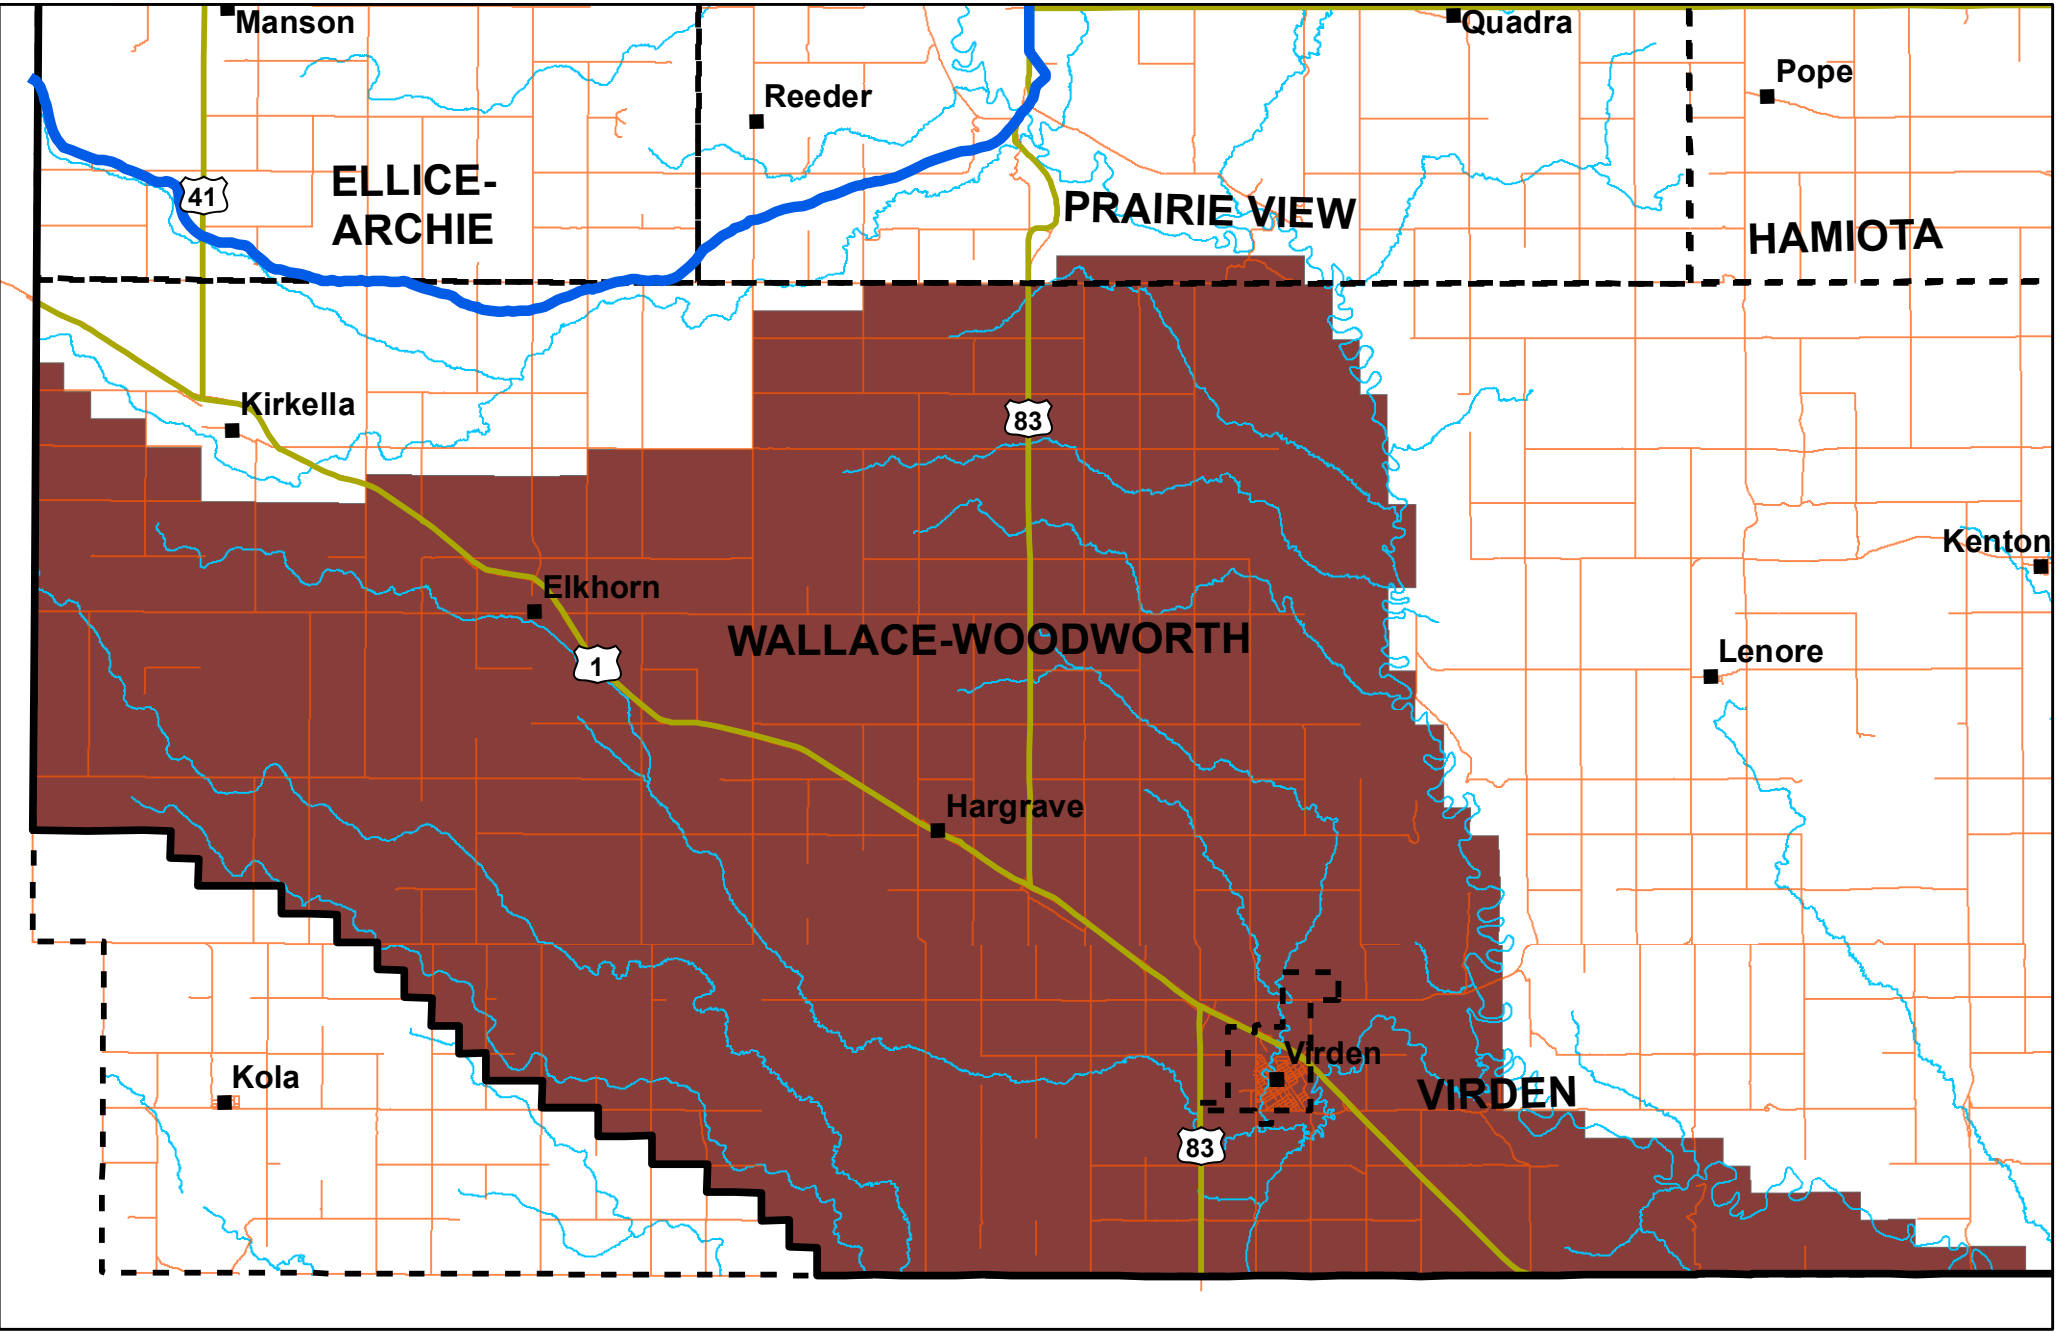

Bosshill Creek Sub Watershed

Map produced March 30, 2017
using provincial data from the MLI and
custom data created in house using
Arc GIS software.

1:225,000

**Upper Assiniboine River
Conservation District**
Miniota MB, 204-567-3554
On the web: uarcd.com