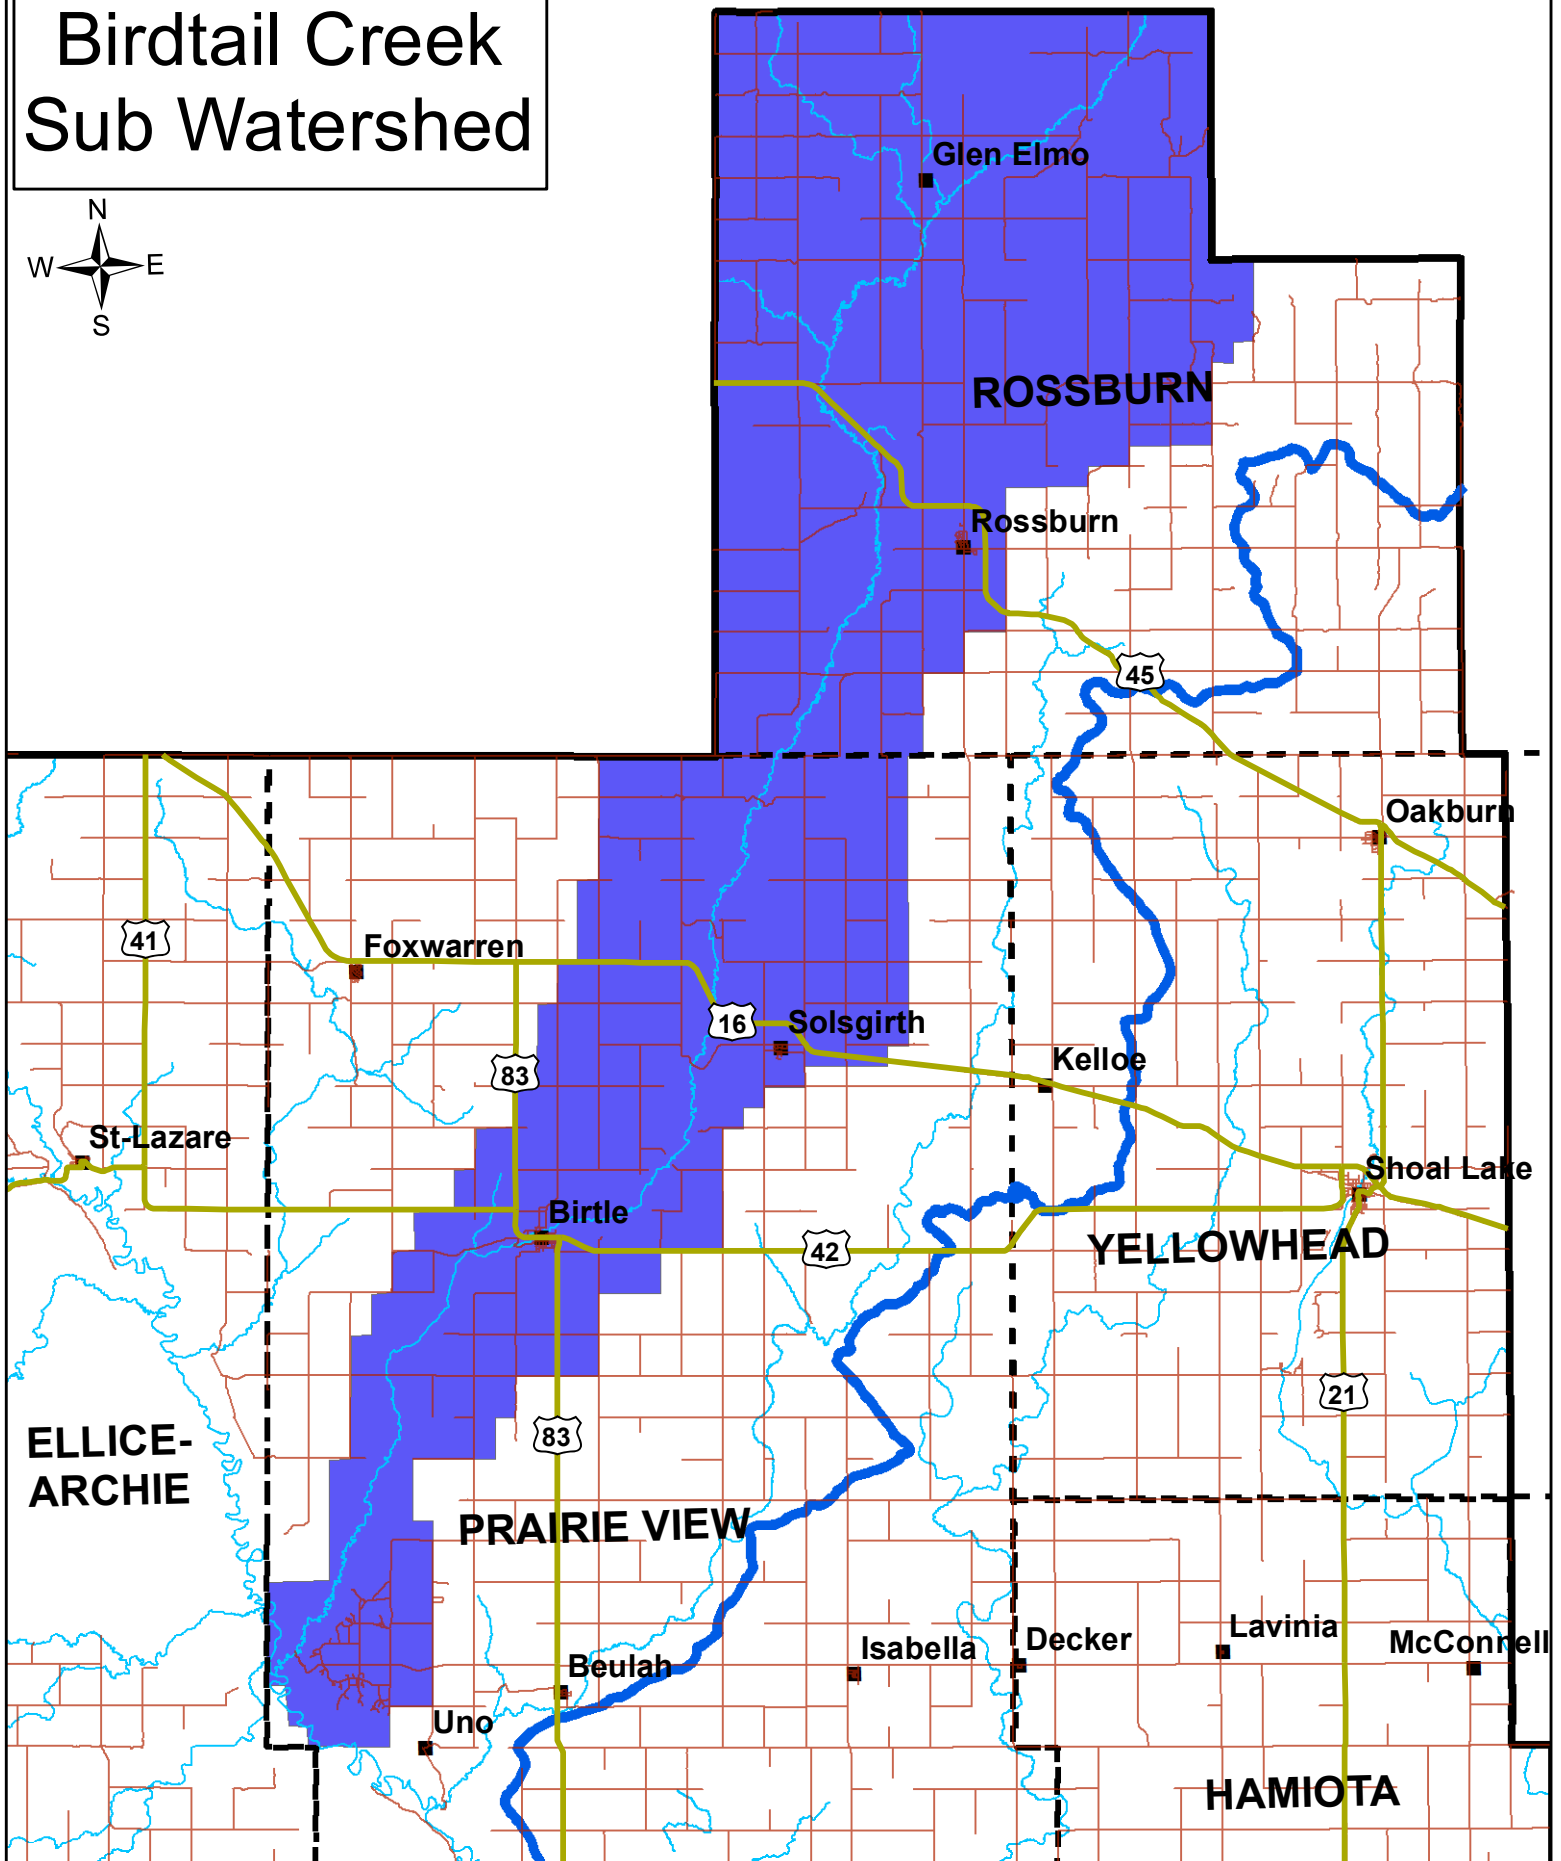

Birdtail Creek Sub Watershed

Map produced March 30, 2017
using provincial data from the MLI and
custom data created in house using
Arc GIS software.

**Upper Assiniboine River
Conservation District**
Miniota MB, 204-567-3554
On the web: uarcd.com