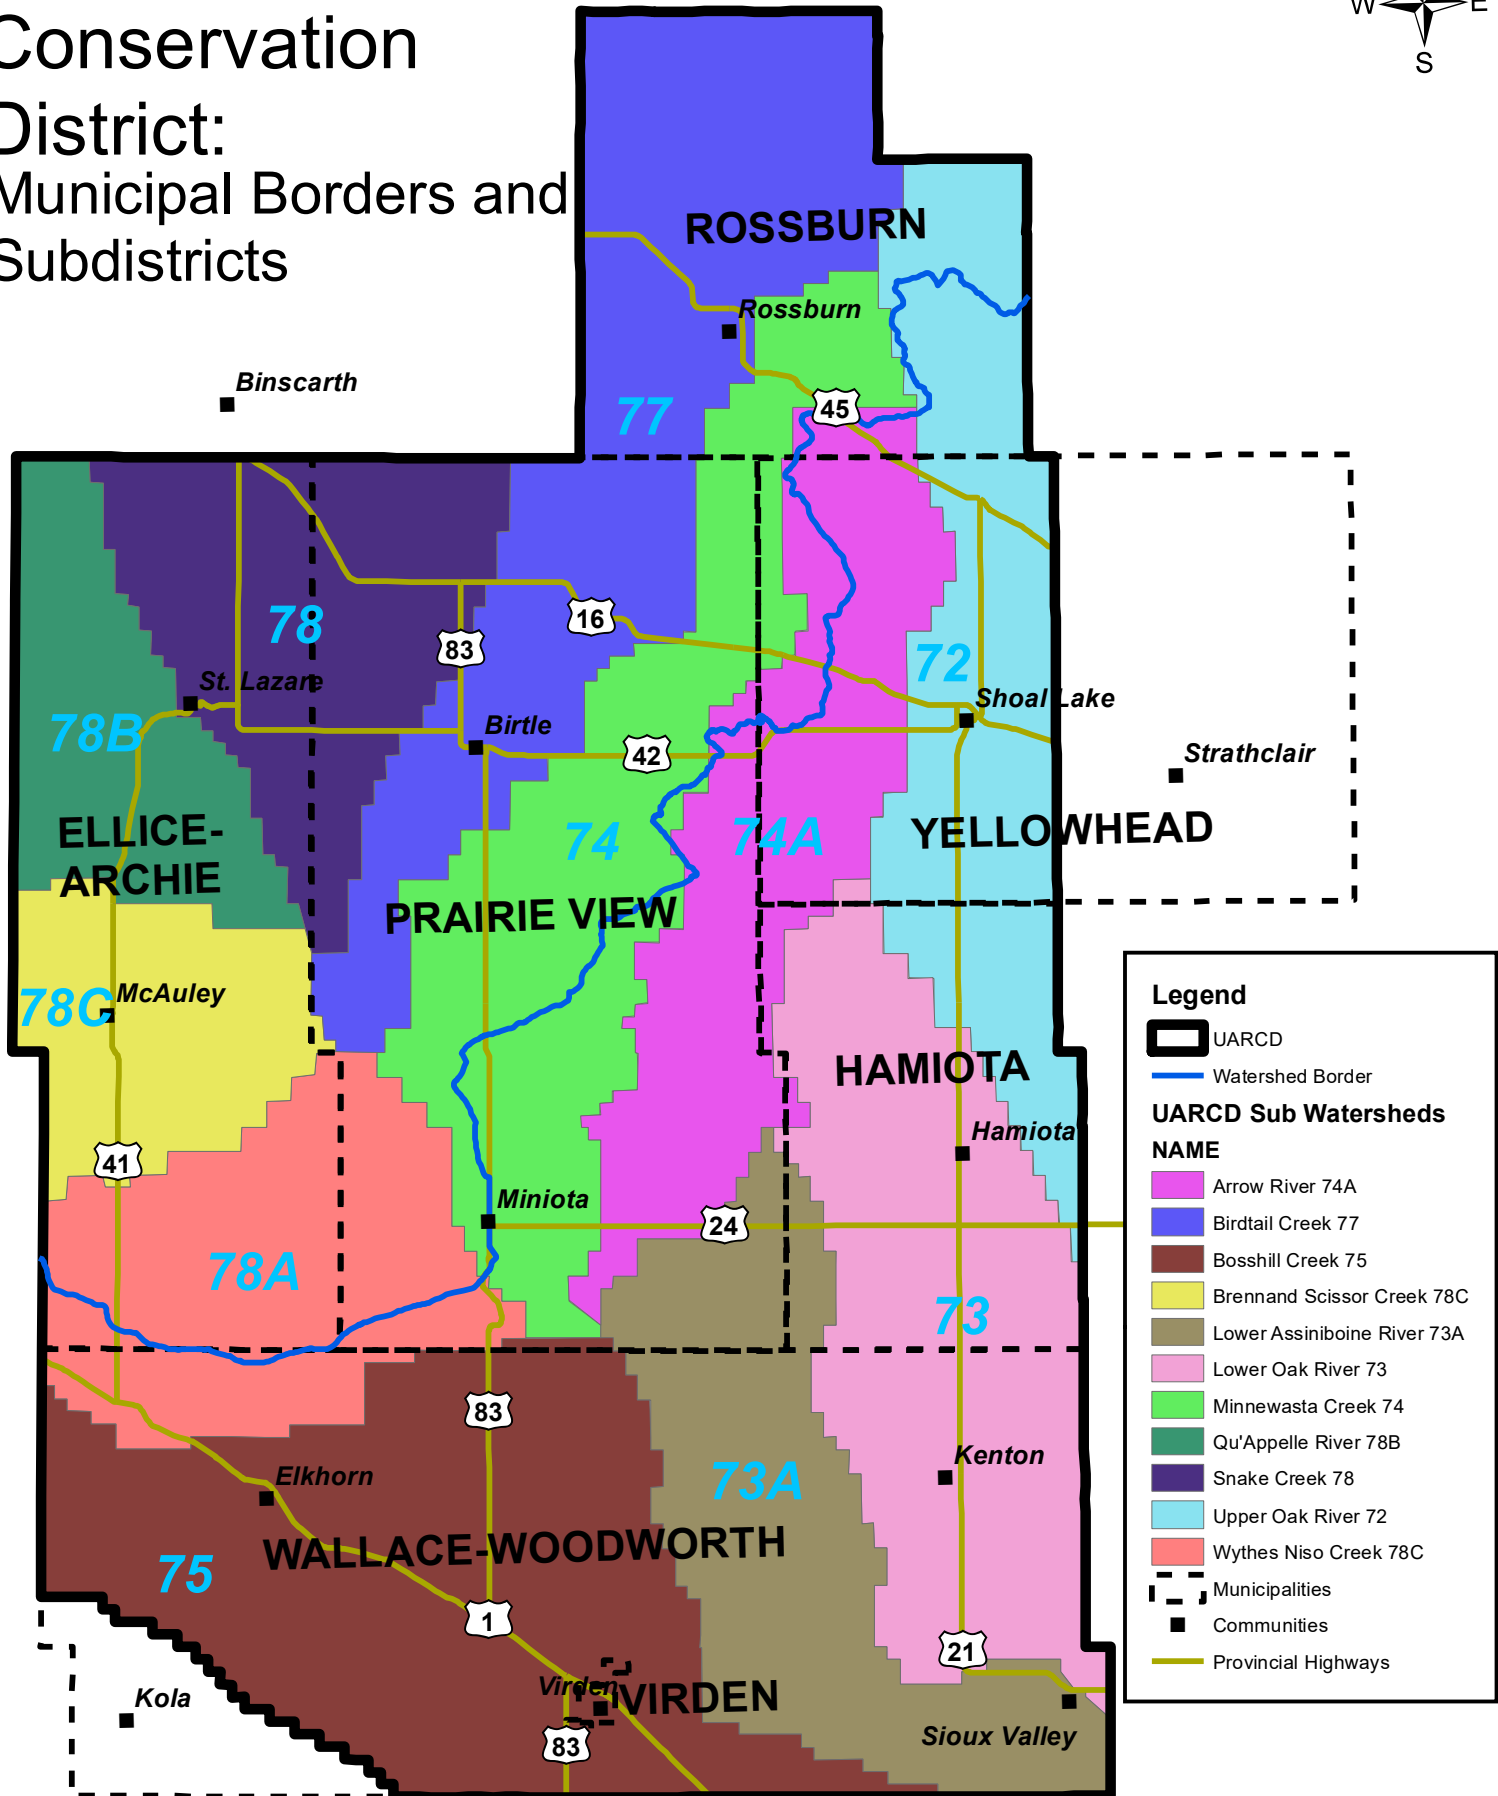

Upper Assiniboine River Conservation

District: Municipal Borders and Subdistricts

Map produced March 30, 2017
using provincial data from the MLI and
custom data created in house using
Arc GIS software.

Upper Assiniboine River Conservation District
Minniota MB, 204-567-3554
On the web: uarcd.com